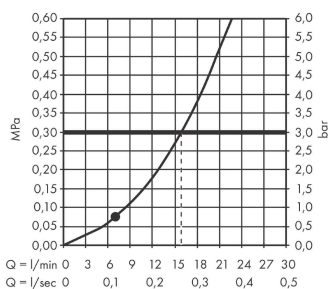

Croma E
Hand shower 110 1jet
 Finish: **Brushed Black Chrome** Article Number: **26814340**

Description

product features

- shower head size: 110 mm
- spray type: Rain
- spray disc surface: easy cleanable plastic spray disc, white
- maximum flow rate at 3 bar: 16 l/min
- minimum flow pressure: 1 bar
- with internal water conduction
- rinseable screen seal
- connection thread G ½
- suitable for continuous flow water heaters

Technology

Product image

Scale drawing

Flowchart

The consumption was measured in combination with the appropriate fittings (thermostat/mixer/ in-wall valve) to reflect actual application in practice.

Croma E
Hand shower 110 1jet
Finish: **Brushed Black Chrome** Article Number: **26814340**