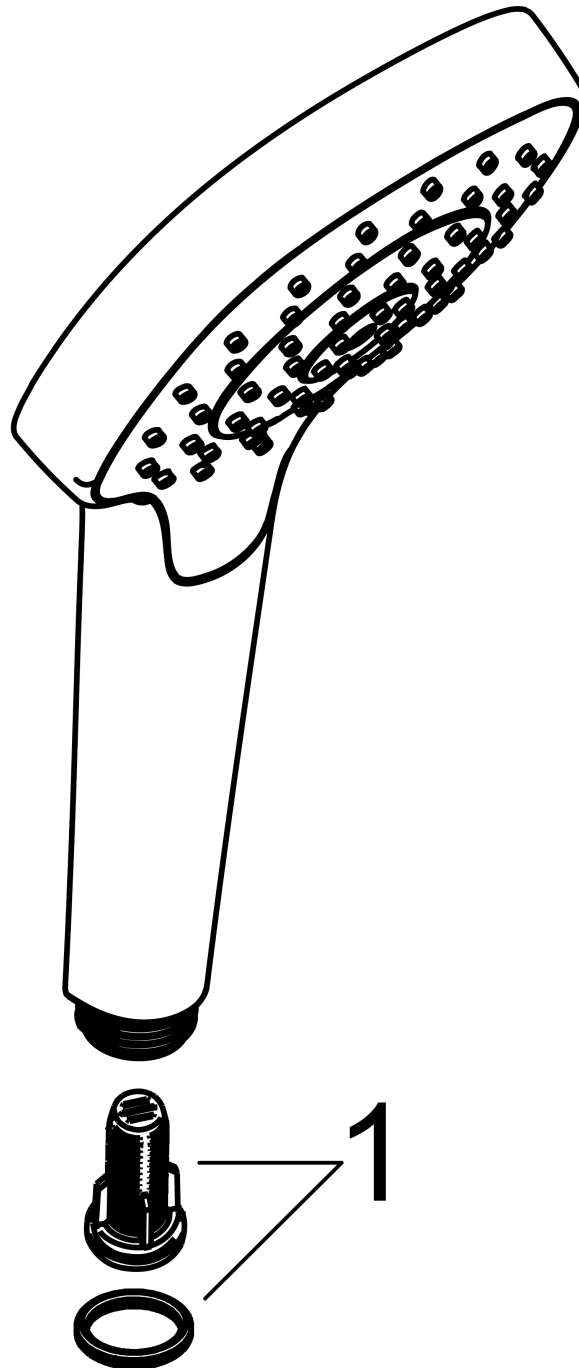

Croma E
Hand shower 110 1jet
 Finish: **Brushed Black Chrome** Article Number: **26814340**

Description

product features

- shower head size: 110 mm
- spray type: Rain
- spray disc surface: easy cleanable plastic spray disc, white
- maximum flow rate at 3 bar: 16 l/min
- minimum flow pressure: 1 bar
- with internal water conduction
- rinseable screen seal
- connection thread G ½
- suitable for continuous flow water heaters

Technology

Product image

Scale drawing

Flowchart

The consumption was measured in combination with the appropriate fittings (thermostat/mixer/ in-wall valve) to reflect actual application in practice.

Croma E
Hand shower 110 1jet
Finish: **Brushed Black Chrome** Article Number: **26814340**

Exploded Drawing

Year of production: >11/20

Croma E
Hand shower 110 1jet
 Finish: **Brushed Black Chrome** Article Number: **26814340**

Spare part list

Year of production: >11/20

Pos.	Description	Article Number	PC	PU
1	filter insert	97708000	2	1