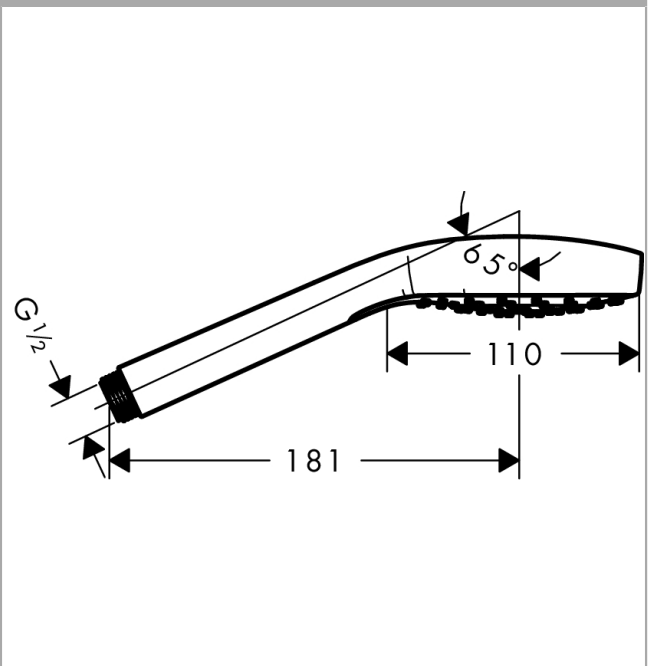

Croma E
Hand shower 110 1jet
 Finish: **Brushed Black Chrome** Article Number: **26814340**

Description

product features

- shower head size: 110 mm
- spray type: Rain
- spray disc surface: easy cleanable plastic spray disc, white
- maximum flow rate at 3 bar: 16 l/min
- minimum flow pressure: 1 bar
- with internal water conduction
- rinseable screen seal
- connection thread G ½
- suitable for continuous flow water heaters

Technology

Product image

Scale drawing

Flowchart

The consumption was measured in combination with the appropriate fittings (thermostat/mixer/ in-wall valve) to reflect actual application in practice.

Croma E
Hand shower 110 1jet
Finish: **Brushed Black Chrome** Article Number: **26814340**

Exploded Drawing

Year of production: >11/20

Croma E
Hand shower 110 1jet
 Finish: **Brushed Black Chrome** Article Number: **26814340**

Spare part list

Year of production: >11/20

Pos.	Description	Article Number	PC	PU
1	filter insert	97708000	2	1